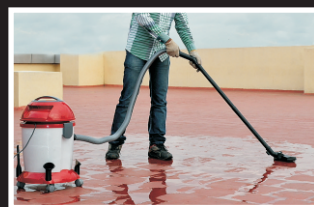

ACV1205 12V DC Cyclonic Car Vacuum Cleaner

Power 12V
Bowl Capacity 700ml
Runtime 30 mins
Cord Length 5m

BDPR400 Rapid Paint Roller

3 Position Pivoting Roller
Up to the edge cutting an access
in tight locations 0°, 40° & 80°
Easy fill System
Exact fill tube location every time
Visual identification when properly seated
center of lid location = 360° fill
Kick Stand
Temporary rest, keeps lid, floor, area cleaner