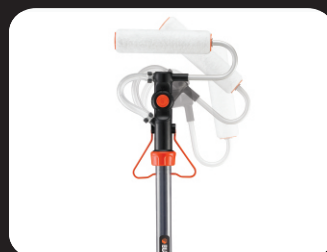

BLACK+DECKER

AV1205 12V DC Car Vacuum Cleaner

Power 12V
Bowl Capacity 402ml
Runtime 30 mins
Cord Length 5m

WV1400 1800W Wet & Dry Vacuum Cleaner

Power 1800W
Capacity 11liter (wet)
16liter (dry)
Runtime 30 mins
Cord Length 5m

ACV1205 12V DC Cyclonic Car Vacuum Cleaner

Power 12V
Bowl Capacity 700ml
Runtime 30 mins
Cord Length 5m

BDPR400 Rapid Paint Roller

3 Position Pivoting Roller
Up to the edge cutting an access
in tight locations 0°, 40° & 80°
Easy fill System
Exact fill tube location every time
Visual identification when properly seated
center of lid location = 360° fill
Kick Stand
Temporary rest, keeps lid, floor, area cleaner